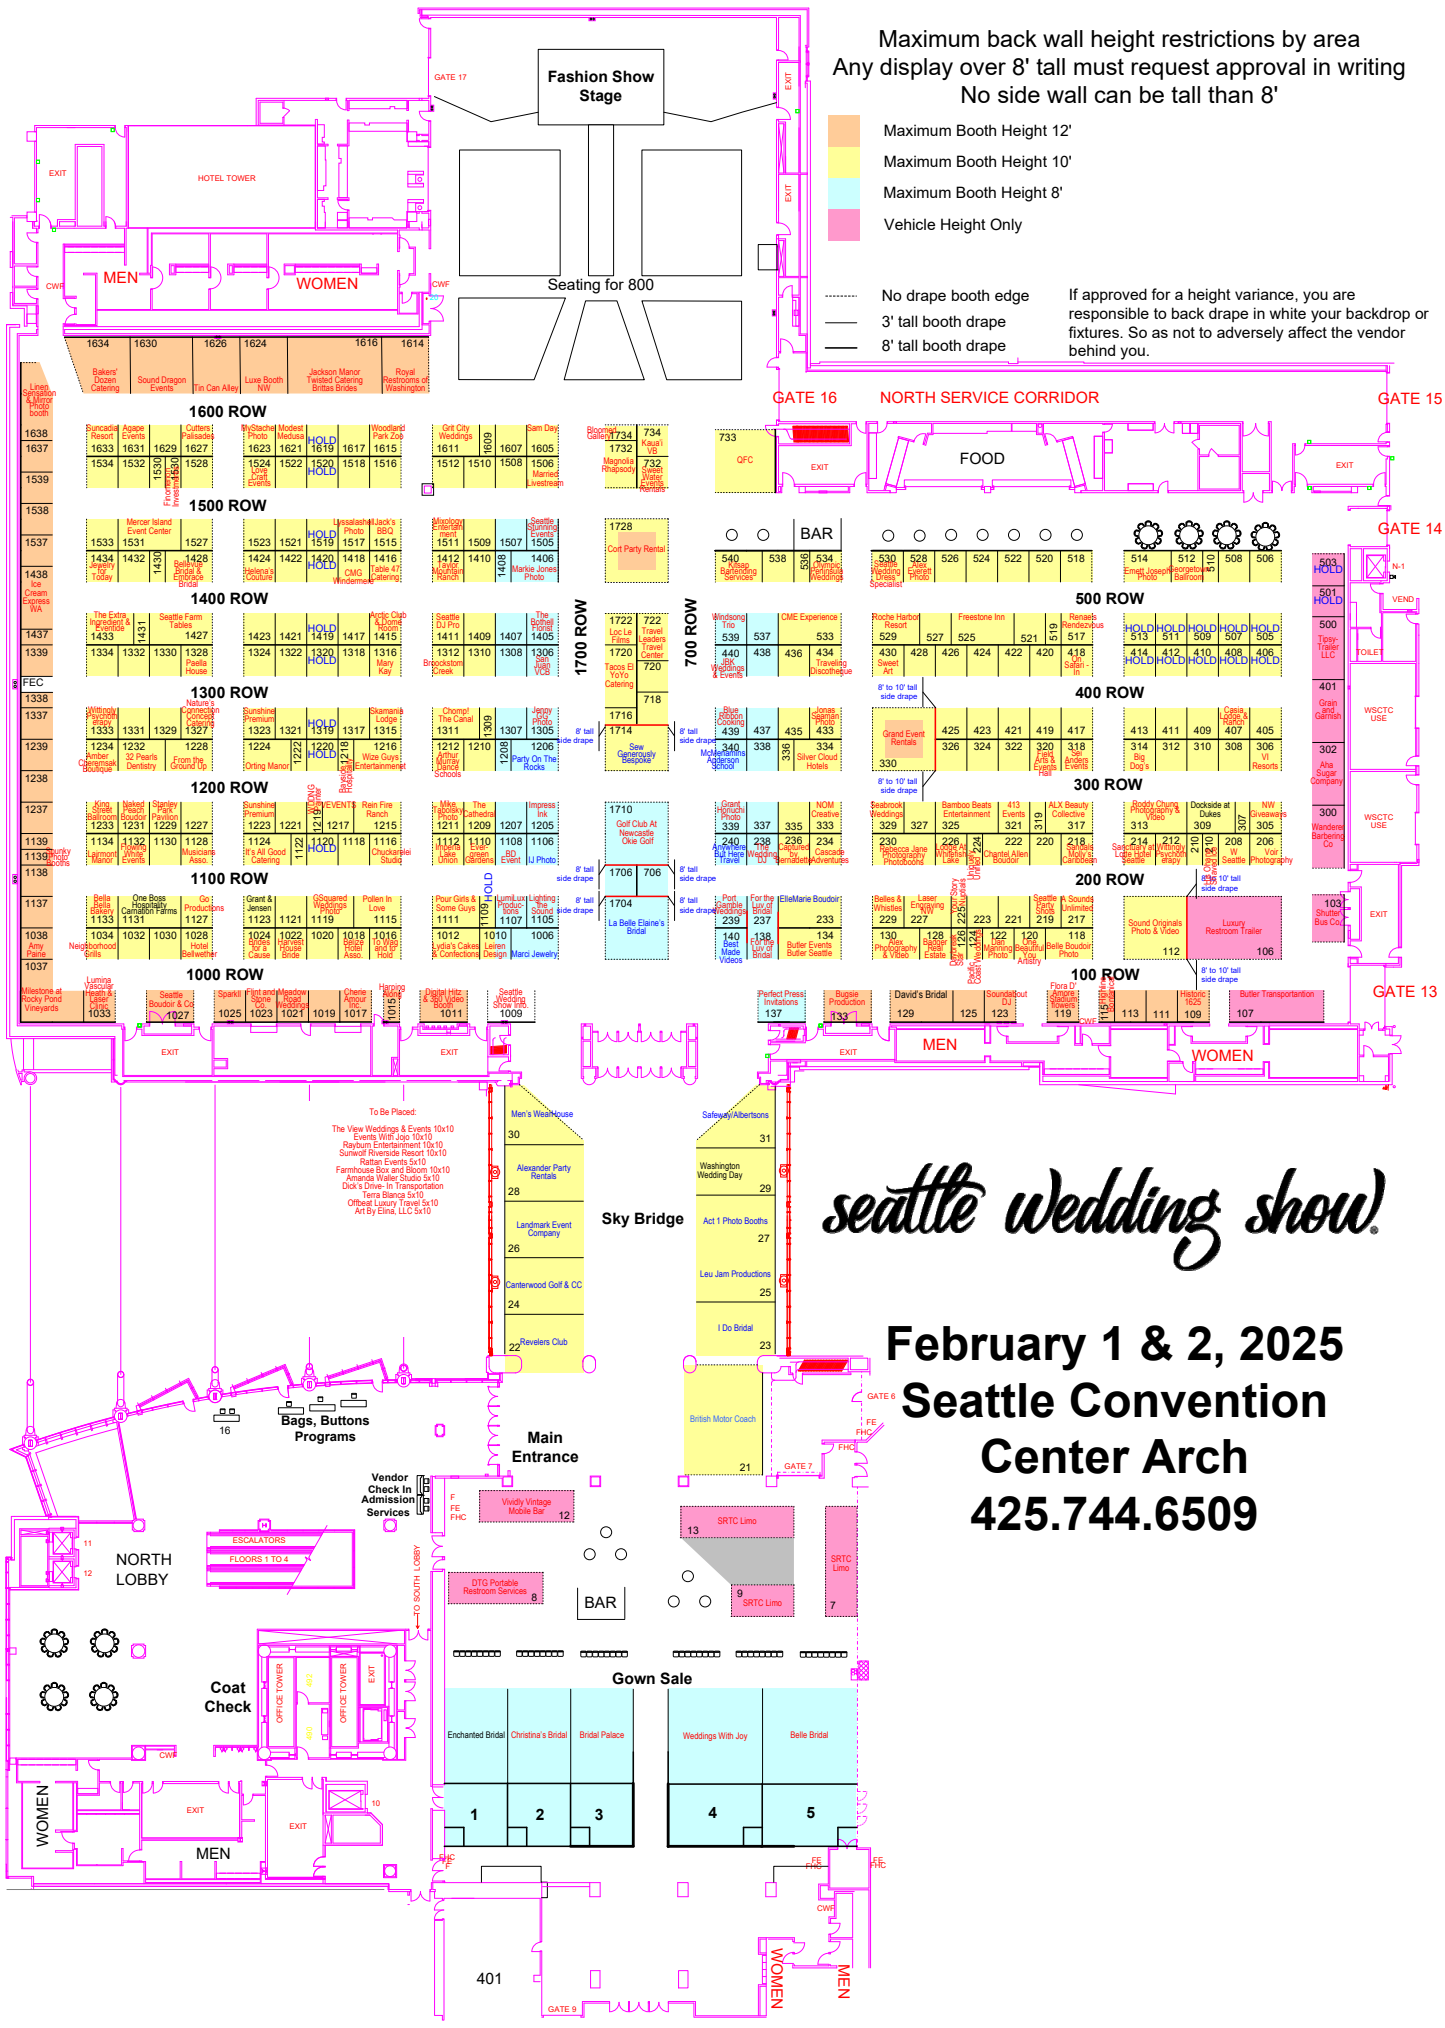

Maximum back wall height restrictions by area
 Any display over 8' tall must request approval in writing
 No side wall can be tall than 8'

- Maximum Booth Height 12'
- Maximum Booth Height 10'
- Maximum Booth Height 8'
- Vehicle Height Only

- No drape booth edge
 - 3' tall booth drape
 - 8' tall booth drape
- If approved for a height variance, you are responsible to back drape in white your backdrop or fixtures. So as not to adversely affect the vendor behind you.

seattle wedding show

February 1 & 2, 2025
Seattle Convention Center Arch
425.744.6509